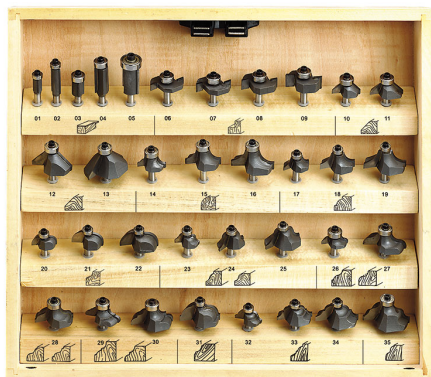

ART. 0830
CARBIDE TIPPED ROUTER BIT SET

FOR PROFESSIONAL WOODWORKING SUCH AS EDGES, TRIMMINGS,
GROOVES.

Stem

Ø 6 mm

Gross weight

3,08 kg

EAN Code

8012667204433