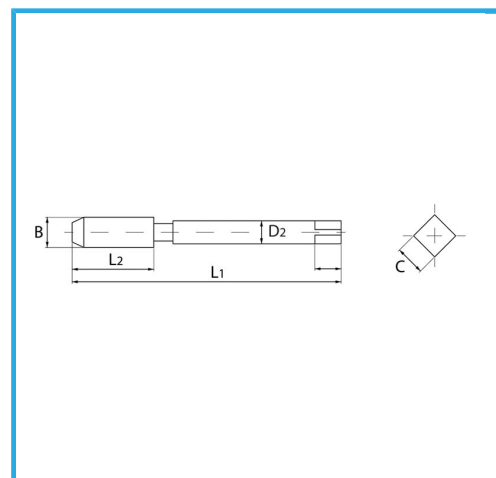

ISOMETRIC THREAD COARSE PITCH.

B	M16x2 mm
L2	32 mm
L1	110 mm
D2	12 mm
C	9 mm
Gross weight	0,10 kg
EAN Code	8012667141738

Box

HV=750

External

376/C

HSS-G

-