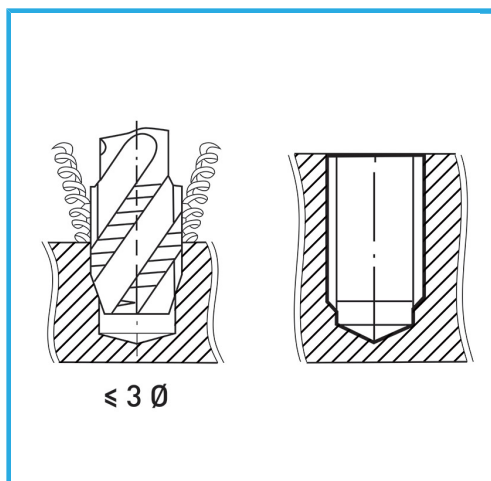

ISOMETRIC THREAD COARSE PITCH - REINFORCED SHANK.

B	M8 x 1,25 mm
L2	22 mm
L1	90 mm
D2	8 mm
C	6.2 mm
Gross weight	0,03 kg
EAN Code	8012667141790

Box

HSS-G

HV=750

External

371/C