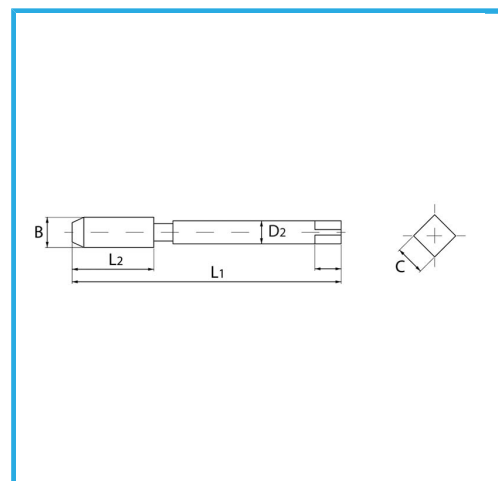

ISOMETRIC THREAD COARSE PITCH - REINFORCED SHANK.

B	M8 x 1,25 mm
L2	22 mm
L1	90 mm
D2	8 mm
C	6.2 mm
Gross weight	0,03 kg
EAN Code	8012667141790

Box

HSS-G

HV=750

External

371/C