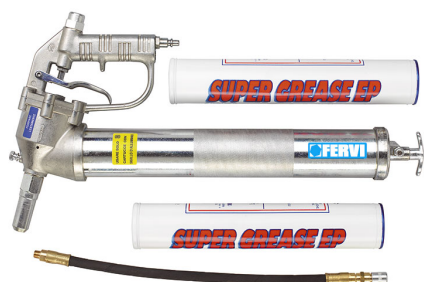

TO BE USED WITH Ø 55MM CARTRIDGE OR LOOSE GREASE WITH 2 GREASE CARTRIDGES, 400MM REINFORCED HOSE INCLUDED AND 4 JAW...

Capacity	800 cc
Overall sizes	Ø 60 x 500 mm
Working pressure	4 - 6 bar
Max. pressure	10 bar
Gross weight	4,90 kg
EAN Code	8012667226749