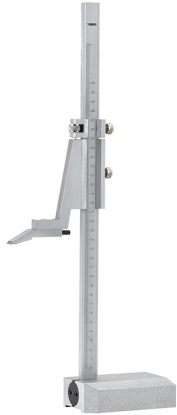

WITH SCRIBER.

Range	0 - 300 mm
Reading	0,02 mm g
Net weight	2 kg
Gross weight	2,39 kg
EAN Code	8012667164638

Box