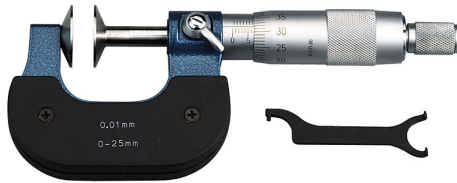

PAINTED FRAME.

Size	0 - 25 mm
Reading	0,01 mm g
Discs	Ø 20 mm
Gross weight	0,54 kg
EAN Code	8012667003739

863

Box