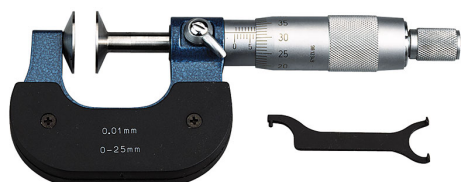

PAINTED FRAME.

| | |
|---------------------|---------------|
| Size | 100 - 125 mm |
| Reading | 0,01 mm g |
| Discs | Ø 27 mm |
| Gross weight | 1,29 kg |
| EAN Code | 8012667191375 |

863

Box