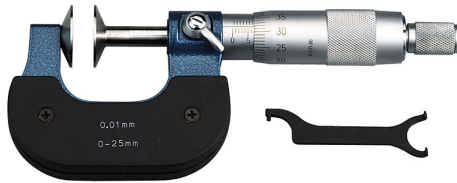

PAINTED FRAME.

Size	25 - 50 mm
Reading	0,01 mm g
Discs	Ø 20 mm
Gross weight	0,56 kg
EAN Code	8012667003746

863

Box