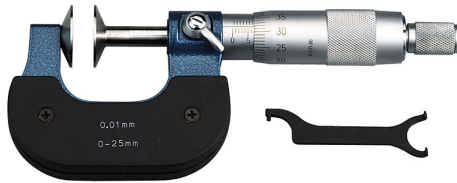

PAINTED FRAME.

Size	50 - 75 mm
Reading	0,01 mm g
Discs	Ø 20 mm
Gross weight	0,73 kg
EAN Code	8012667003753

863

Box