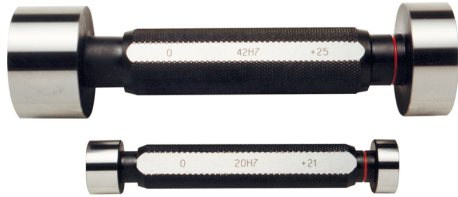

**ART. C025/03**  
**H7 HOLE PLAIN GAUGE WITH "GO" & "NO GO" CHECKS MADE OF**  
**HARDENED ALLOY STEEL**

<b>∅</b>	3 mm
<b>Pieces</b>	1
<b>Gross weight</b>	0,20 kg
<b>EAN Code</b>	8012667003913