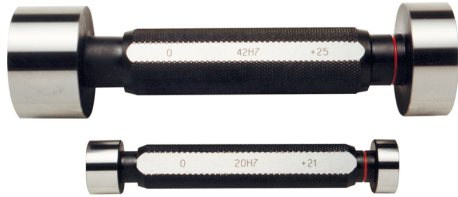

ART. C025/04
H7 HOLE PLAIN GAUGE WITH "GO" & "NO GO" CHECKS MADE OF HARDENED ALLOY STEEL

∅	4 mm
Pieces	1
Gross weight	0,20 kg
EAN Code	8012667003920