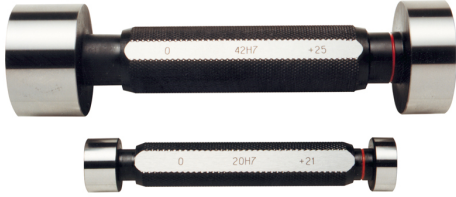

ART. C025/05
H7 HOLE PLAIN GAUGE WITH "GO" & "NO GO" CHECKS MADE OF HARDENED ALLOY STEEL

∅	5 mm
Pieces	1
Gross weight	0,03 kg
EAN Code	8012667003937