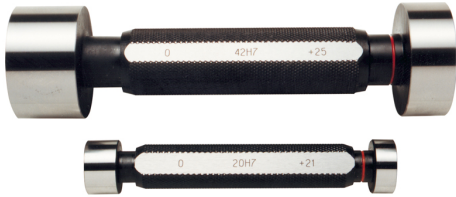

ART. C025/06
H7 HOLE PLAIN GAUGE WITH "GO" & "NO GO" CHECKS MADE OF HARDENED ALLOY STEEL

∅	6 mm
Pieces	1
Gross weight	0,02 kg
EAN Code	8012667003944