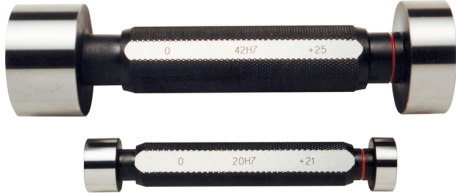

ART. C025/07
H7 HOLE PLAIN GAUGE WITH "GO" & "NO GO" CHECKS MADE OF HARDENED ALLOY STEEL

∅	7 mm
Pieces	1
Gross weight	0,05 kg
EAN Code	8012667003951