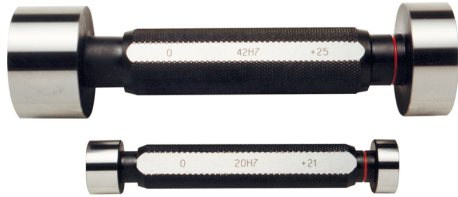

ART. C025/09
H7 HOLE PLAIN GAUGE WITH "GO" & "NO GO" CHECKS MADE OF HARDENED ALLOY STEEL

∅	9 mm
Pieces	1
Gross weight	0,20 kg
EAN Code	8012667003975