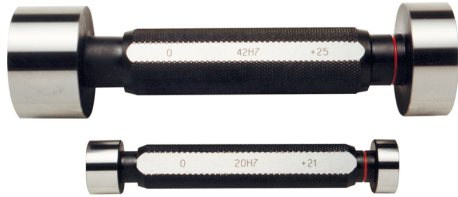

ART. C025/11
H7 HOLE PLAIN GAUGE WITH "GO" & "NO GO" CHECKS MADE OF
HARDENED ALLOY STEEL

∅	11 mm
Pieces	1
Gross weight	0,08 kg
EAN Code	8012667003999