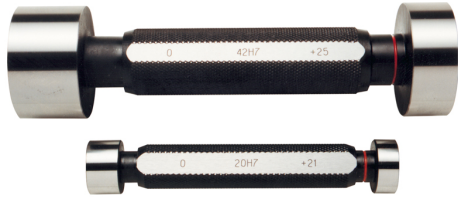

ART. C025/13
H7 HOLE PLAIN GAUGE WITH "GO" & "NO GO" CHECKS MADE OF HARDENED ALLOY STEEL

∅	13 mm
Pieces	1
Gross weight	0,10 kg
EAN Code	8012667004019