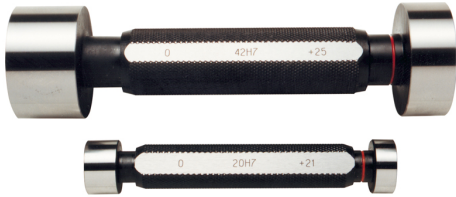

ART. C025/14
H7 HOLE PLAIN GAUGE WITH "GO" & "NO GO" CHECKS MADE OF HARDENED ALLOY STEEL

∅	14 mm
Pieces	1
Gross weight	1,80 kg
EAN Code	8012667004026