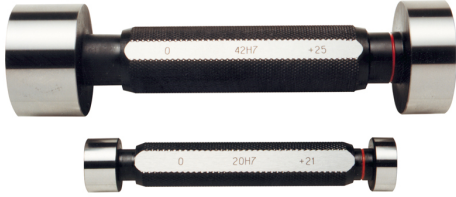

ART. C025/15
H7 HOLE PLAIN GAUGE WITH "GO" & "NO GO" CHECKS MADE OF
HARDENED ALLOY STEEL

∅	15 mm
Pieces	1
Gross weight	0,12 kg
EAN Code	8012667004033