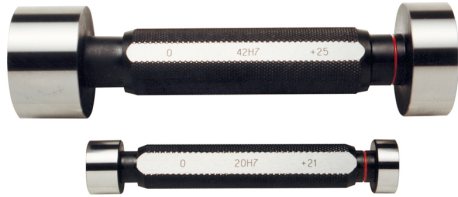

ART. C025/17
H7 HOLE PLAIN GAUGE WITH "GO" & "NO GO" CHECKS MADE OF HARDENED ALLOY STEEL

∅	17 mm
Pieces	1
Gross weight	0,30 kg
EAN Code	8012667004057