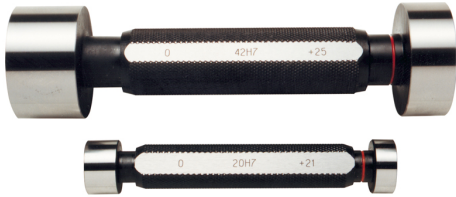

**ART. C025/18**  
**H7 HOLE PLAIN GAUGE WITH "GO" & "NO GO" CHECKS MADE OF**  
**HARDENED ALLOY STEEL**

<b>∅</b>	18 mm
<b>Pieces</b>	1
<b>Gross weight</b>	0,14 kg
<b>EAN Code</b>	8012667004064