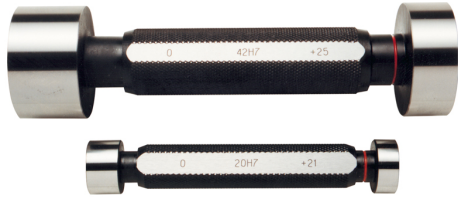

**ART. C025/19**  
**H7 HOLE PLAIN GAUGE WITH "GO" & "NO GO" CHECKS MADE OF HARDENED ALLOY STEEL**

<b>∅</b>	19 mm
<b>Pieces</b>	1
<b>Gross weight</b>	1,00 kg
<b>EAN Code</b>	8012667004071