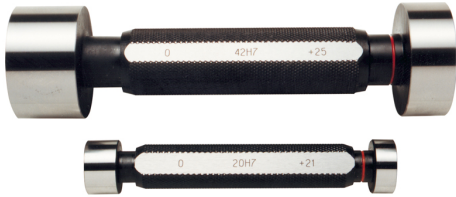

ART. C025/20
H7 HOLE PLAIN GAUGE WITH "GO" & "NO GO" CHECKS MADE OF HARDENED ALLOY STEEL

∅	20 mm
Pieces	1
Gross weight	1,00 kg
EAN Code	8012667004088