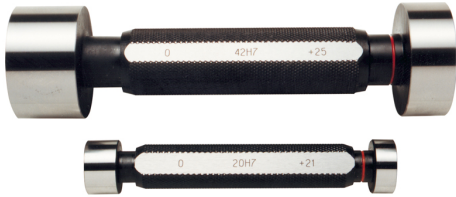

ART. C025/21
H7 HOLE PLAIN GAUGE WITH "GO" & "NO GO" CHECKS MADE OF HARDENED ALLOY STEEL

∅	21 mm
Pieces	1
Gross weight	0,23 kg
EAN Code	8012667004095