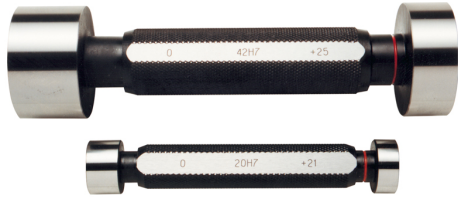

ART. C025/22
H7 HOLE PLAIN GAUGE WITH "GO" & "NO GO" CHECKS MADE OF HARDENED ALLOY STEEL

∅	22 mm
Pieces	1
Gross weight	0,25 kg
EAN Code	8012667004101