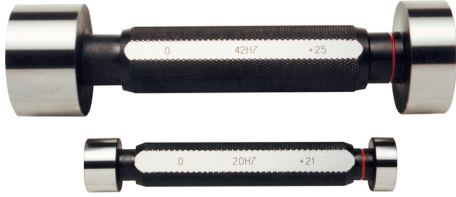

# ART. C025/23

H7 HOLE PLAIN GAUGE WITH "GO" & "NO GO" CHECKS MADE OF HARDENED ALLOY STEEL

<b>∅</b>	23 mm
<b>Pieces</b>	1
<b>Gross weight</b>	0,16 kg
<b>EAN Code</b>	8012667004118