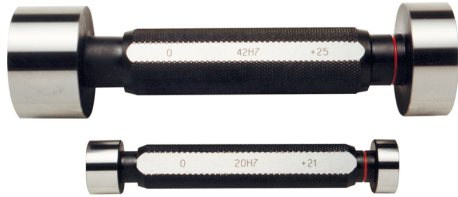

ART. C025/26
H7 HOLE PLAIN GAUGE WITH "GO" & "NO GO" CHECKS MADE OF HARDENED ALLOY STEEL

∅	26 mm
Pieces	1
Gross weight	0,30 kg
EAN Code	8012667004149