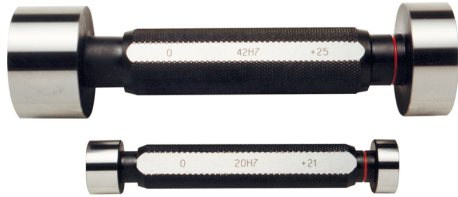

ART. C025/27
H7 HOLE PLAIN GAUGE WITH "GO" & "NO GO" CHECKS MADE OF HARDENED ALLOY STEEL

∅	27 mm
Pieces	1
Gross weight	0,27 kg
EAN Code	8012667004156