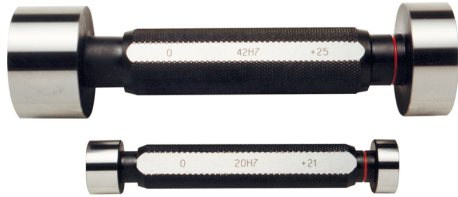

ART. C025/29
H7 HOLE PLAIN GAUGE WITH "GO" & "NO GO" CHECKS MADE OF HARDENED ALLOY STEEL

∅	29 mm
Pieces	1
Gross weight	0,32 kg
EAN Code	8012667004170