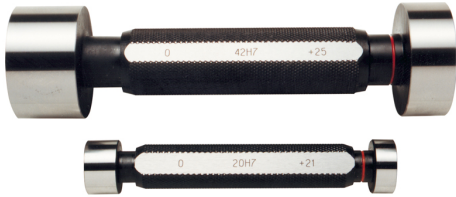

ART. C025/30
H7 HOLE PLAIN GAUGE WITH "GO" & "NO GO" CHECKS MADE OF HARDENED ALLOY STEEL

∅	30 mm
Pieces	1
Gross weight	0,36 kg
Packaging dimensions	145x35x35 h mm
EAN Code	8012667004187