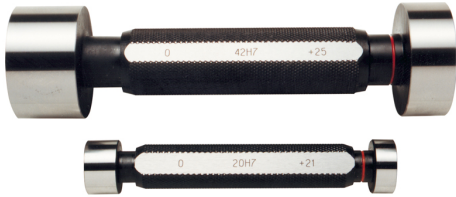

**ART. C025/32**  
**H7 HOLE PLAIN GAUGE WITH "GO" & "NO GO" CHECKS MADE OF HARDENED ALLOY STEEL**

<b>∅</b>	32 mm
<b>Pieces</b>	1
<b>Gross weight</b>	0,30 kg
<b>EAN Code</b>	8012667004194