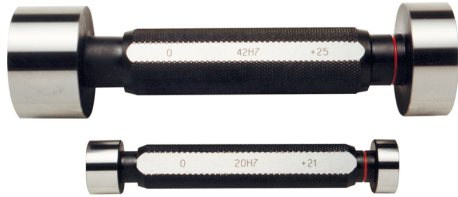

ART. C025/35
H7 HOLE PLAIN GAUGE WITH "GO" & "NO GO" CHECKS MADE OF HARDENED ALLOY STEEL

∅	35 mm
Pieces	1
Gross weight	0,30 kg
EAN Code	8012667004224