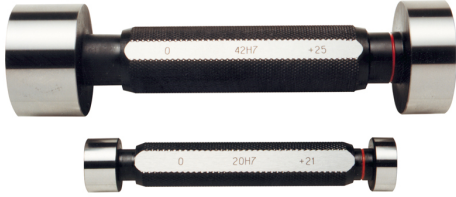

ART. C025/36
H7 HOLE PLAIN GAUGE WITH "GO" & "NO GO" CHECKS MADE OF HARDENED ALLOY STEEL

| | |
|---------------------|---------------|
| ∅ | 36 mm |
| Pieces | 1 |
| Gross weight | 0,30 kg |
| EAN Code | 8012667004231 |