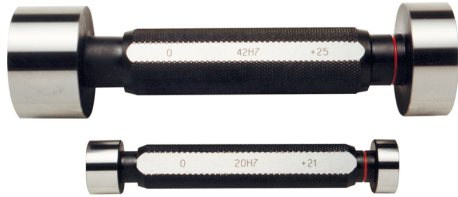

**ART. C025/37**  
**H7 HOLE PLAIN GAUGE WITH "GO" & "NO GO" CHECKS MADE OF HARDENED ALLOY STEEL**

<b>∅</b>	37 mm
<b>Pieces</b>	1
<b>Gross weight</b>	0,30 kg
<b>EAN Code</b>	8012667004248