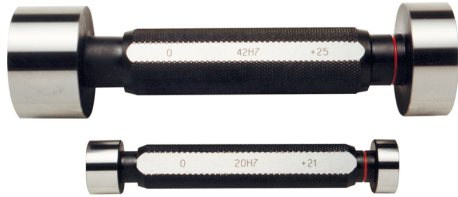

ART. C025/38
H7 HOLE PLAIN GAUGE WITH "GO" & "NO GO" CHECKS MADE OF HARDENED ALLOY STEEL

∅	38 mm
Pieces	1
Gross weight	0,69 kg
EAN Code	8012667009601