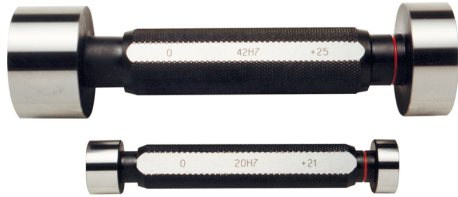

ART. C025/40
H7 HOLE PLAIN GAUGE WITH "GO" & "NO GO" CHECKS MADE OF HARDENED ALLOY STEEL

∅	40 mm
Pieces	1
Gross weight	0,73 kg
EAN Code	8012667004255