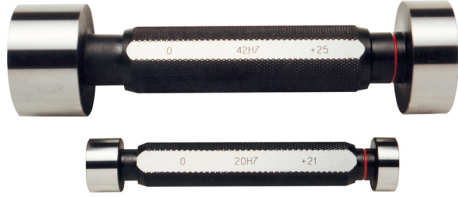

# ART. C025/42

H7 HOLE PLAIN GAUGE WITH "GO" & "NO GO" CHECKS MADE OF HARDENED ALLOY STEEL

<b>∅</b>	42 mm
<b>Pieces</b>	1
<b>Gross weight</b>	0,30 kg
<b>EAN Code</b>	8012667004262