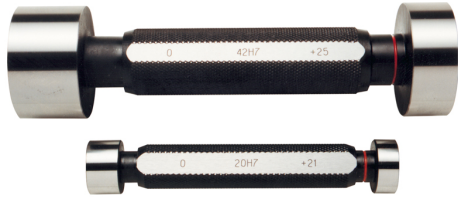

ART. C025/44
H7 HOLE PLAIN GAUGE WITH "GO" & "NO GO" CHECKS MADE OF HARDENED ALLOY STEEL

∅	44 mm
Pieces	1
Gross weight	0,30 kg
EAN Code	8012667184636