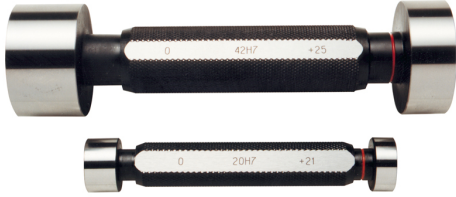

# ART. C025/45

H7 HOLE PLAIN GAUGE WITH "GO" & "NO GO" CHECKS MADE OF HARDENED ALLOY STEEL

<b>∅</b>	45 mm
<b>Pieces</b>	1
<b>Gross weight</b>	0,30 kg
<b>EAN Code</b>	8012667004279