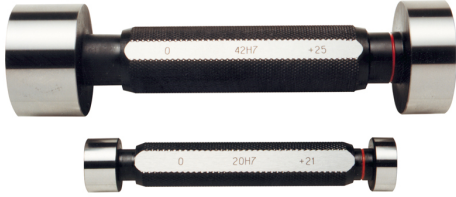

ART. C025/46
H7 HOLE PLAIN GAUGE WITH "GO" & "NO GO" CHECKS MADE OF HARDENED ALLOY STEEL

| | |
|---------------------|---------------|
| ∅ | 46 mm |
| Pieces | 1 |
| Gross weight | 0,89 kg |
| EAN Code | 8012667184643 |