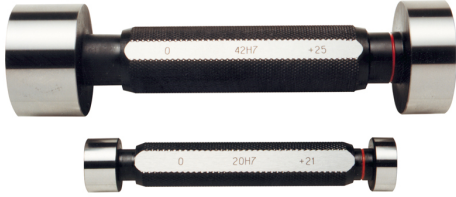

**ART. C025/47**  
**H7 HOLE PLAIN GAUGE WITH "GO" & "NO GO" CHECKS MADE OF HARDENED ALLOY STEEL**

<b>∅</b>	47 mm
<b>Pieces</b>	1
<b>Gross weight</b>	0,98 kg
<b>EAN Code</b>	8012667004286