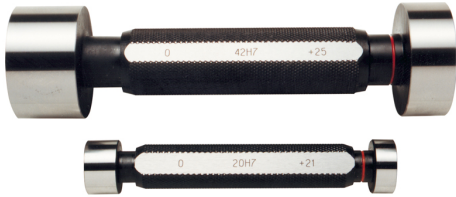

ART. C025/48
H7 HOLE PLAIN GAUGE WITH "GO" & "NO GO" CHECKS MADE OF HARDENED ALLOY STEEL

∅	48 mm
Pieces	1
Gross weight	0,93 kg
EAN Code	8012667004293