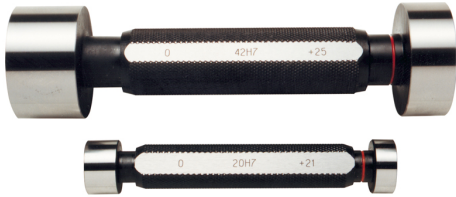

ART. C025/50
H7 HOLE PLAIN GAUGE WITH "GO" & "NO GO" CHECKS MADE OF HARDENED ALLOY STEEL

∅	50 mm
Pieces	1
Gross weight	1,00 kg
EAN Code	8012667004309