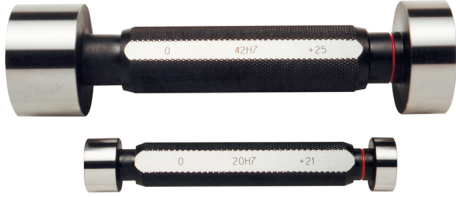

ART. C025/51
H7 HOLE PLAIN GAUGE WITH "GO" & "NO GO" CHECKS MADE OF HARDENED ALLOY STEEL

∅	51 mm
Pieces	1
Gross weight	1,09 kg
EAN Code	8012667004316