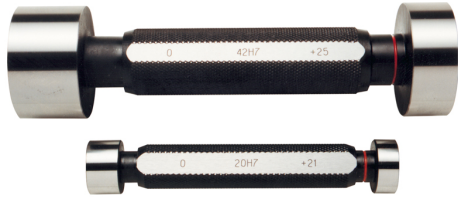

ART. C025/52
H7 HOLE PLAIN GAUGE WITH "GO" & "NO GO" CHECKS MADE OF HARDENED ALLOY STEEL

∅	52 mm
Pieces	1
Gross weight	1,31 kg
EAN Code	8012667004323