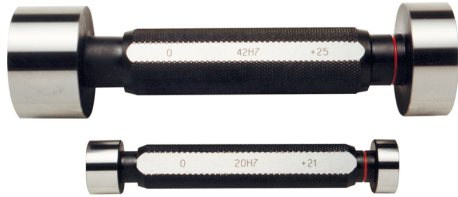

ART. C025/55
H7 HOLE PLAIN GAUGE WITH "GO" & "NO GO" CHECKS MADE OF HARDENED ALLOY STEEL

∅	55 mm
Pieces	2
Gross weight	1,48 kg
Packaging dimensions	205x60x60 h mm
EAN Code	8012667004330