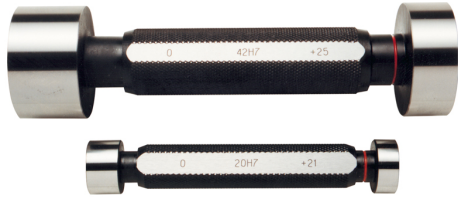

ART. C025/56
H7 HOLE PLAIN GAUGE WITH "GO" & "NO GO" CHECKS MADE OF HARDENED ALLOY STEEL

∅	56 mm
Pieces	2
Gross weight	1,42 kg
EAN Code	8012667004347