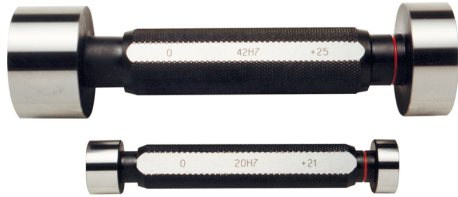

**ART. C025/57**  
**H7 HOLE PLAIN GAUGE WITH "GO" & "NO GO" CHECKS MADE OF HARDENED ALLOY STEEL**

<b>∅</b>	57 mm
<b>Pieces</b>	2
<b>Gross weight</b>	1,45 kg
<b>EAN Code</b>	8012667004354