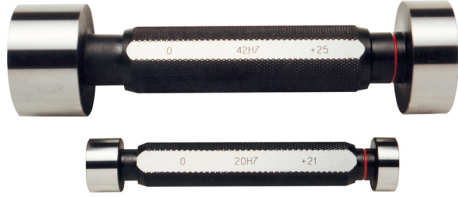

ART. C025/59

H7 HOLE PLAIN GAUGE WITH "GO" & "NO GO" CHECKS MADE OF HARDENED ALLOY STEEL

∅	59 mm
Pieces	2
Gross weight	1,61 kg
EAN Code	8012667004378