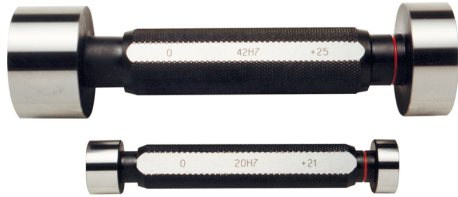

**ART. C025/60**  
**H7 HOLE PLAIN GAUGE WITH "GO" & "NO GO" CHECKS MADE OF HARDENED ALLOY STEEL**

<b>∅</b>	60 mm
<b>Pieces</b>	2
<b>Gross weight</b>	1,50 kg
<b>EAN Code</b>	8012667004385